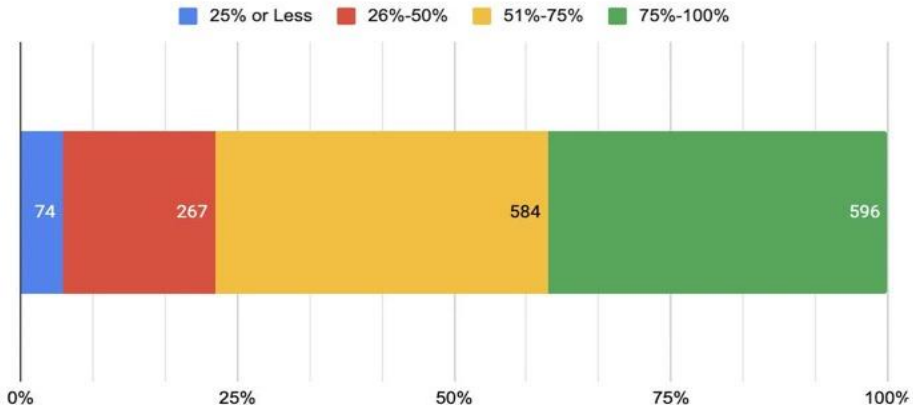

COMMON APPLICATION/COALITION

www.commonapp.org

- Most schools across the nation
- Private TX schools
- Connected directly with Naviance

1.2

Among the ~1500 4-yr colleges that do report application data, more than 3/4 admit more than half their applicants.

Most students get accepted to most colleges. People tend to focus on the same 50 highly rejective colleges with single digit percent acceptance rates.

Share of 4Y Colleges by Admit Rate

Source: IPEDS, Fall 2019